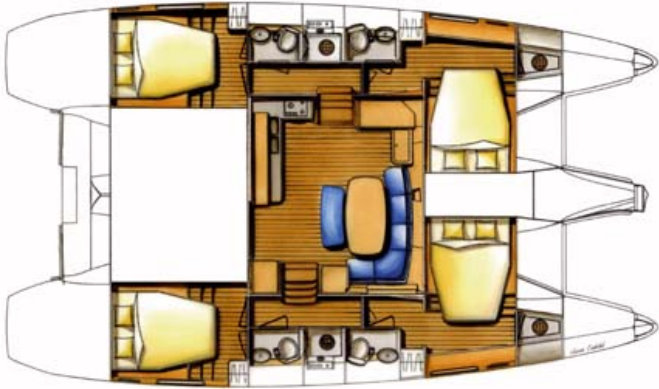

LACON 430 interior plan